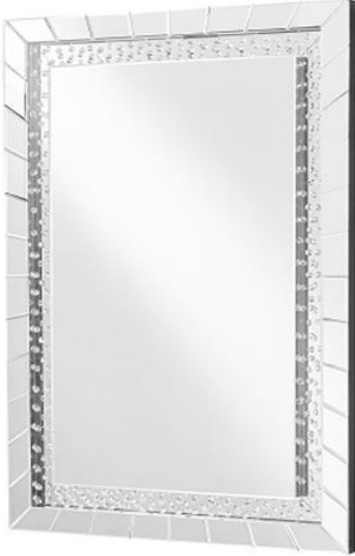

PRODUCT SPECIFICATION SHEET

Modern COLLECTION

Crystal Mirror 31.5 inch Clear finish

Item No:MR9103
(Clear)

Dimensions

length	31.5
width	1.7
height	47.2
product weight	67.87 lbs

Specifications

Finish	1 Finish
mount type	wall mounted
shape	rectangle
orientation	horizontal and vertical
framed	yes
frame material details	Mirror and MDF and Crystal
power source	none
magnifying	none
storage included	no
installation hardware included	no
Warranty	1 Year Limited
Shipment Type	Small Parcel